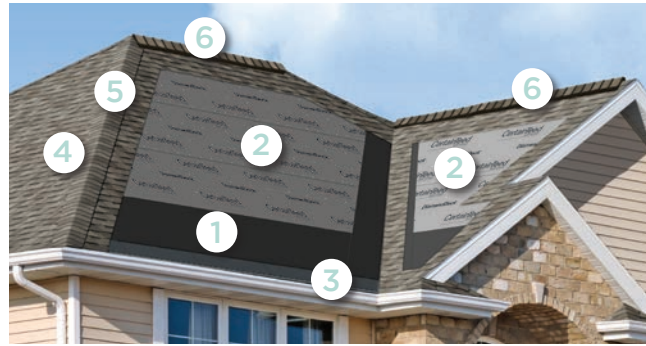

4-STAR WARRANTY

Coverage for Added Peace of Mind

CertainTeed
SAINT-GOBAIN

SureStart PLUS™ 4-STAR Warranty

Coverage for added Peace of Mind

An investment in a new roof is no laughing matter. You want to make sure you're getting the right contractor, the right products and the right protection.

The CertainTeed SureStart Plus 4-Star warranty brings all of those pieces together. It's this simple:

- Hire a CertainTeed Credentialed contractor—for peace of mind you're hiring a pro that cares about quality and professionalism.
- Install a CertainTeed Integrity Roof System—the pieces you need to ensure a well-constructed, high quality roof system.
- Top it all off with SureStart Plus 4-Star Warranty Protection—extended warranty coverage to ensure you're covered for many years.

Integrity Roof System™

The CertainTeed Integrity Roof System is designed to provide optimum performance, day after day, year after year. It's a full suite of roofing components engineered to complement each other and create an active defense against whatever gets in your home's way.