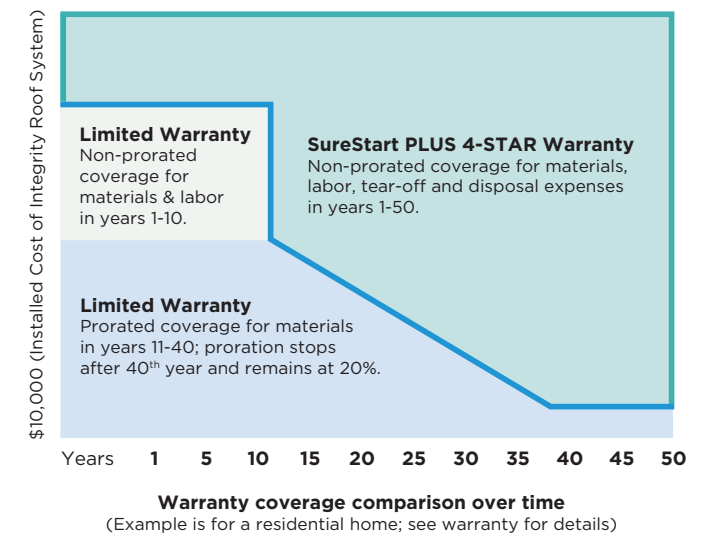

Flat Roof Sections: If a CertainTeed Flintlastic roof system is part of the job, up to 10 squares will be covered for 12, 15 or 20 years depending upon the specific system installed.

- Flintlastic SA 2-ply system (nailbase and cap sheet) for 12 years
- Flintlastic SA 3-ply system (nailbase, plybase and cap sheet) for 15 years
- Flintlastic SA 3-ply system (nailbase, midply and cap sheet) for 20 years

Refer to the Commercial Systems Specifications Manual for all other Flintlastic systems.

4-STAR Value

SureStart PLUS Coverage protects your investment

**Example of approximate cost for an average residential reroofing project:
Installed cost of an Integrity Roof System: \$10,000**

	Projected Replacement Cost of an Integrity Roof System (assumes 2% Annual Inflation)	Value Provided by a Typical Limited Warranty	Value Provided by SureStart PLUS 4-STAR Coverage
Year	Projected Cost	Amount Provided	Amount Provided
1	\$10,200	\$6,120	\$10,200
5	\$11,041	\$6,625	\$11,041
10	\$12,190	\$7,314	\$12,190
11	\$12,434	\$3,233	\$12,434
20	\$14,859	\$2,972	\$14,859
30	\$18,114	\$2,415	\$18,114
40	\$22,080	\$1,472	\$22,080
50	\$26,916	\$1,794	\$26,916

This example is based on most shingle manufacturers limited warranties and is for illustrative purposes only. Actual costs will vary by region and roof type.

CertainTeed's SureStart PLUS 4-STAR Coverage versus Limited Lifetime Warranty